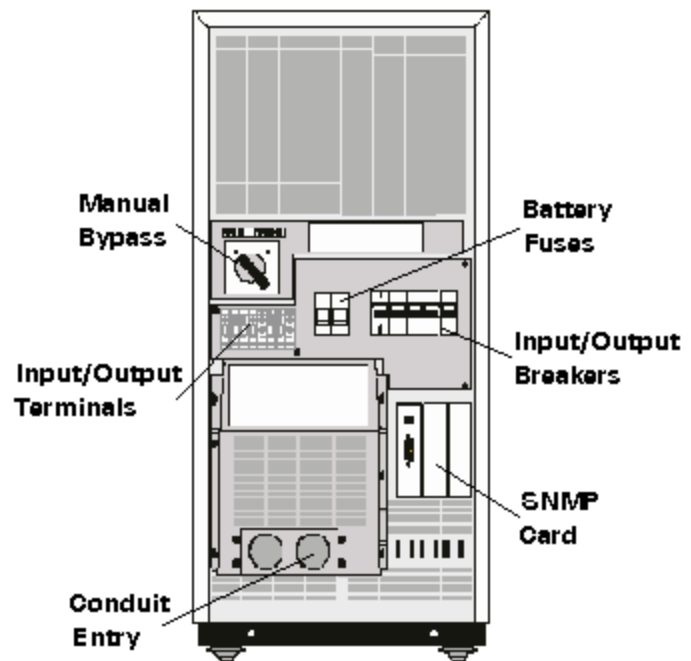

LanPro 5/6/8/10KVA -11U 208-240V input

FRONT

BACK

12.3"

SIDE

29"