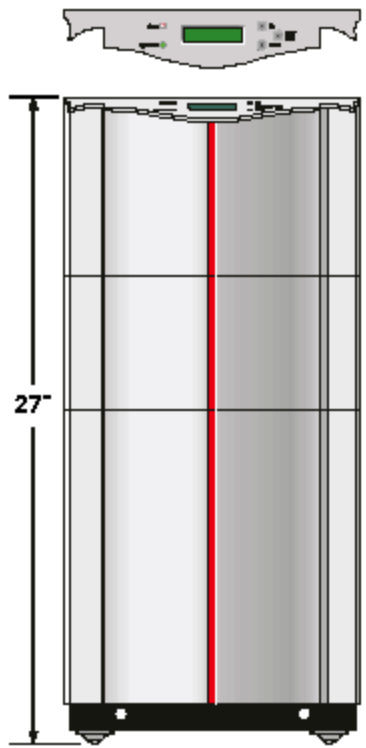

LanPro 5/6/8/10KVA -11U 208-240V input

FRONT

BACK

12.3"

SIDE

29"